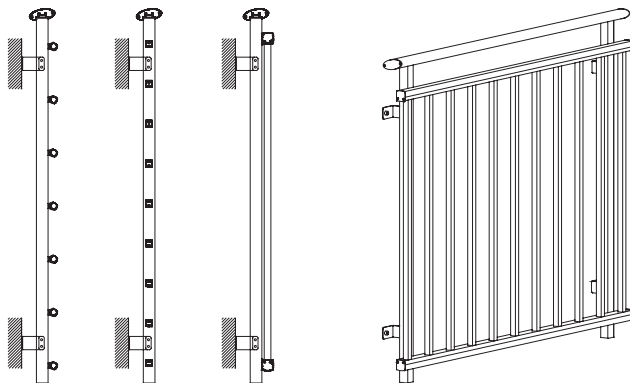

BALCONY BALUSTRADES. **RIPO** has developed aluminum balustrade system that is formed as esthetic, lightweight appearance construction delimitation system and is a durable total solution that increases safety while modernizing the appearance of the building (balconies, terrace, and different field delimitation). The different balustrade attachment alternatives and the wide range of profiles, colors and lining materials make it possible to design tailored solutions that blend in with the appearance of the building and can be used for interior as well as exterior. Profile surface - silver anodizing - ensures modern, qualitative and esthetic appearance that can be used in different interiors.

banisters

Terrace delimitation

Banisters with rails

BANISTERS. A due to the universal usage, aluminum balustrade system is comfortably used for stair delimitation in the building. Universal junction connections enable to perform complicated configuration constructions. **RIPO** banister system with its wide range of materials and esthetic design makes it possible to install them in different areas from classic till modern interior.

“french” balconies

“French” balconies

“French” balconies

“FRENCH” BALCONIES. **RIPO** has developed a special balustrade profile series “French” balconies for the delimitation of the windows of the facade. “French” balcony balustrades form an impressive element of the facade and ensure the necessary constructive safety. The lightweight appearance balustrades and the high – quality material handling creates an elegant appearance of the building.