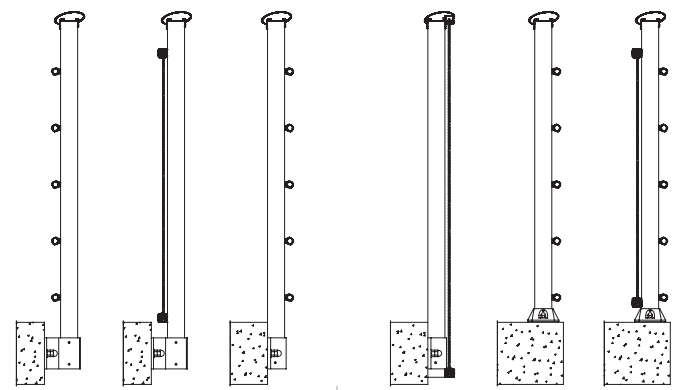

balcony balustrades

Balustrades with rails

BALCONY BALUSTRADES. **RIPO** has developed aluminum balustrade system that is formed as esthetic, lightweight appearance construction delimitation system and is a durable total solution that increases safety while modernizing the appearance of the building (balconies, terrace, and different field delimitation). The different balustrade attachment alternatives and the wide range of profiles, colors and lining materials make it possible to design tailored solutions that blend in with the appearance of the building and can be used for interior as well as exterior. Profile surface - silver anodizing - ensures modern, qualitative and esthetic appearance that can be used in different interiors.