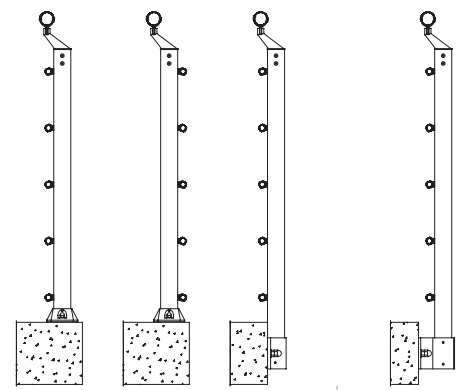

BALCONY BALUSTRADES. **RIPO** has developed aluminum balustrade system that is formed as esthetic, lightweight appearance construction delimitation system and is a durable total solution that increases safety while modernizing the appearance of the building (balconies, terrace, and different field delimitation). The different balustrade attachment alternatives and the wide range of profiles, colors and lining materials make it possible to design tailored solutions that blend in with the appearance of the building and can be used for interior as well as exterior. Profile surface - silver anodizing - ensures modern, qualitative and esthetic appearance that can be used in different interiors.

banisters

Terrace delimitation

Banisters with rails

BANISTERS. A due to the universal usage, aluminum balustrade system is comfortably used for stair delimitation in the building. Universal junction connections enable to perform complicated configuration constructions. **RIPO** banister system with its wide range of materials and esthetic design makes it possible to install them in different areas from classic till modern interior.