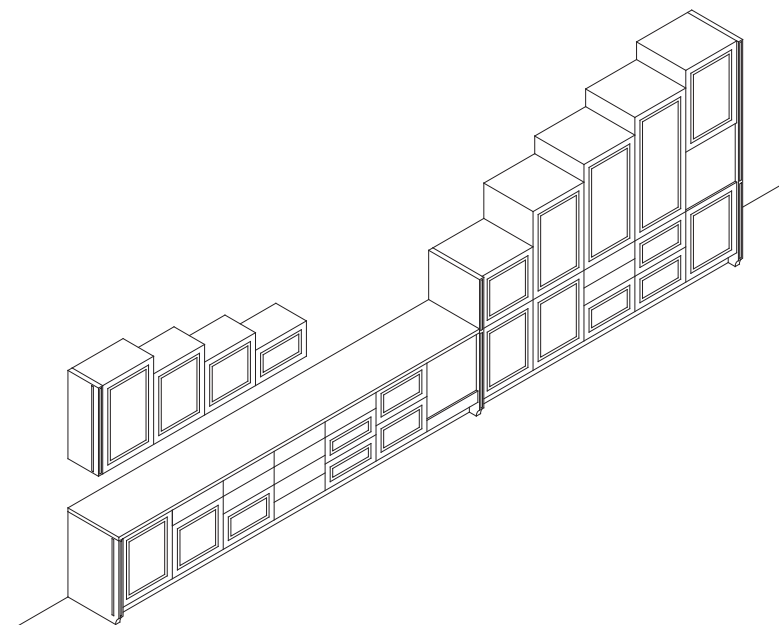

Virtuves Classic izmēri

Kitchen Classic measurements

Grīdas skapji

Base units

W 300/400/500/600/700/800/900/1000
H 720 bez cokola *without plinth*
D 580

Augstie skapji

Tall units

W 300/600
H 1260/1620/1800/1980/2160 bez cokola *without plinth*
D 580

Sienas skapji

Wall unit

W 300/400/500/600/700/800/900/1000/1100/1200
H 360/540/720/900
D 360

Sānu paneļi

Side panels

T 25/50

Cokols

Plinth

H 150/100